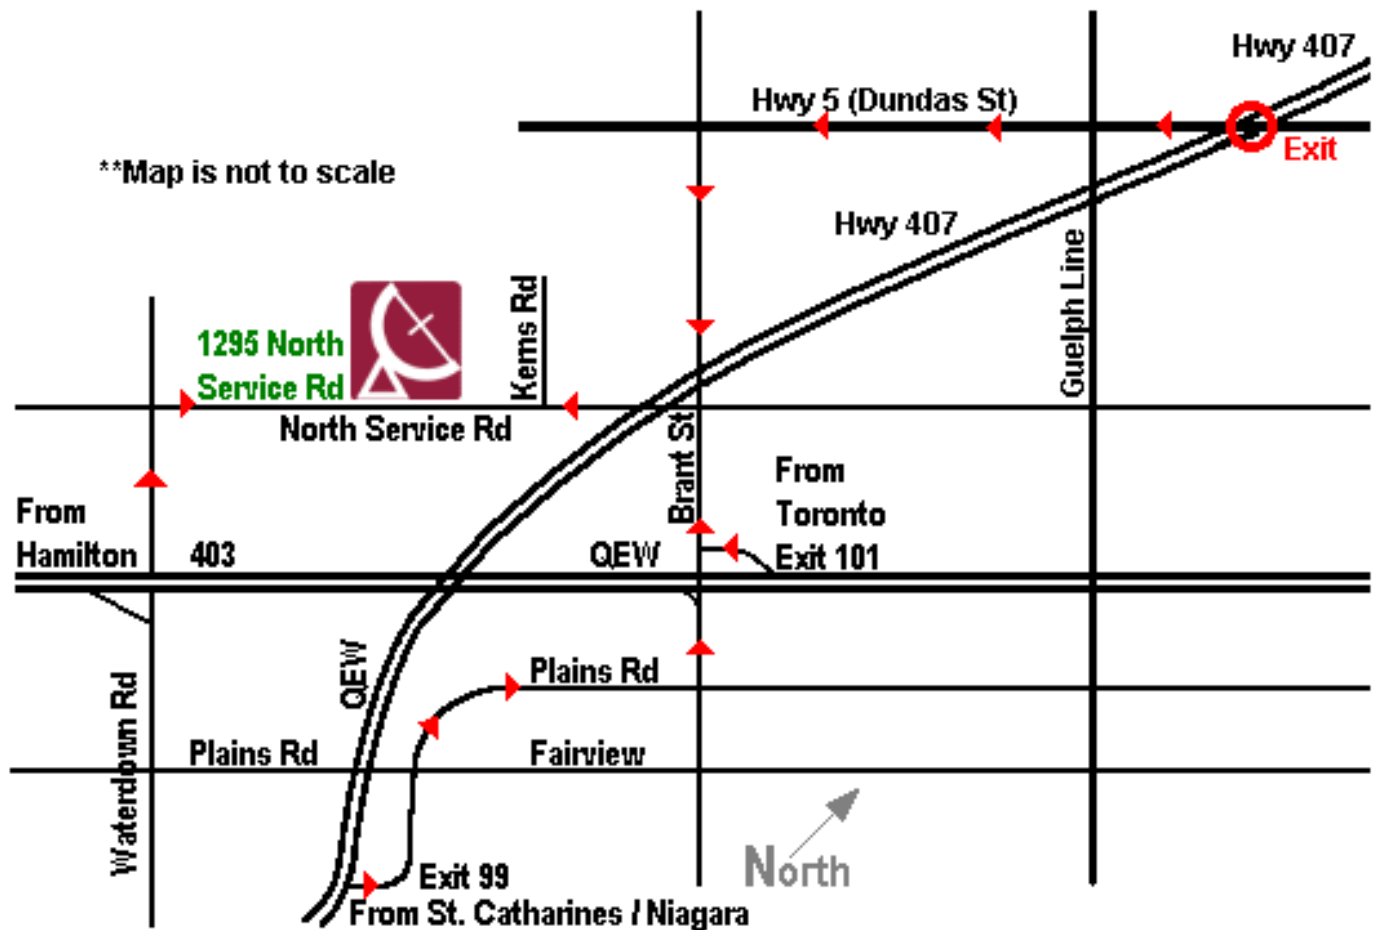

Building on the solid Rock

Anglican Network in Canada national conference

Directions to CrossRoads Centre

1295 North Service Rd, Burlington, ON L7R 4M2

From Toronto Airport:

401 West to 403 South to QEW West, exit at Brant St, left on N. Service Rd

QEW from Toronto:

Exit at Brant St, right on Brant St, at first lights, left on N. Service Rd

QEW from Niagara:

Exit at Plains Rd, right on Plains Rd, left on Brant St, left on North Service Rd

403 from Hamilton:

East on 403, exit Waterdown Rd, left to North Service Rd, right to Crossroads

From Guelph/Kitchener/Cambridge:

401 to Hwy 6 South, east on 403, exit Waterdown Rd, left to N. Service Rd

407 from Toronto:

Exit Dundas St W, right on Dundas, left on Brant St, right on N. Service Rd